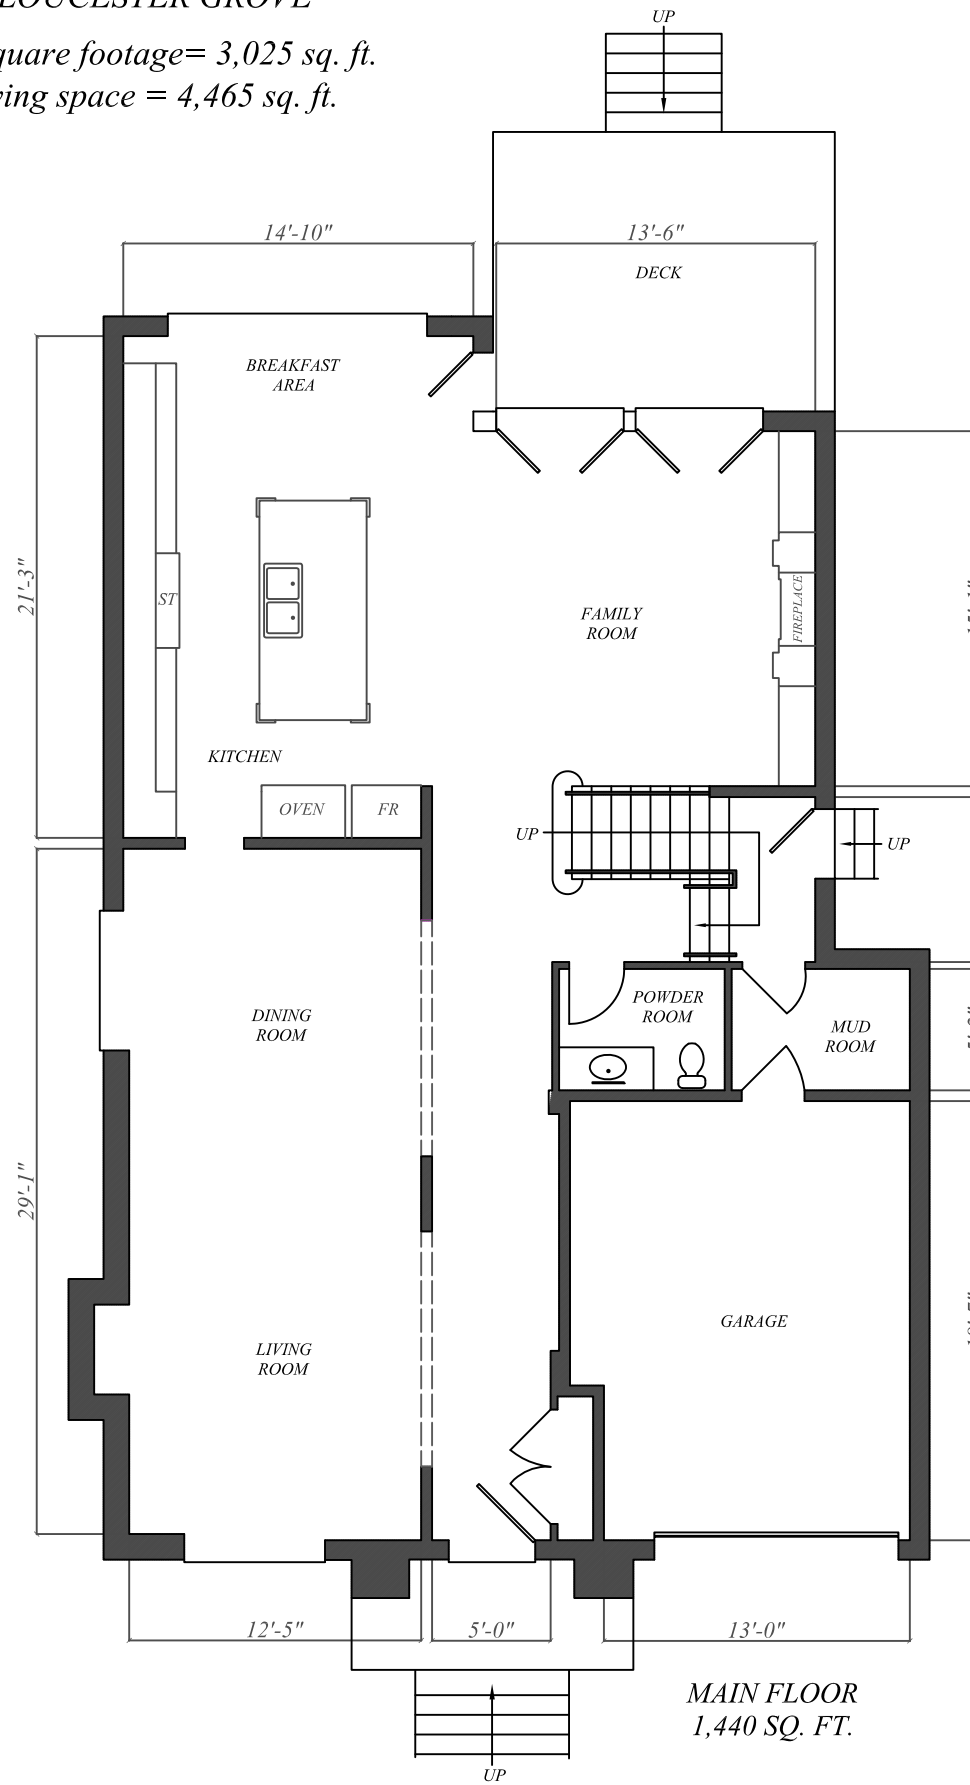

37 GLOUCESTER GROVE

Total square footage= 3,025 sq. ft.
 Total living space = 4,465 sq. ft.

PLEASE NOTE THAT FLOOR PLAN DIMENSIONS AND FLOOR AREAS ARE PROVIDED FOR CONVENIENCE, AND ARE USED AS A GUIDELINE ONLY.