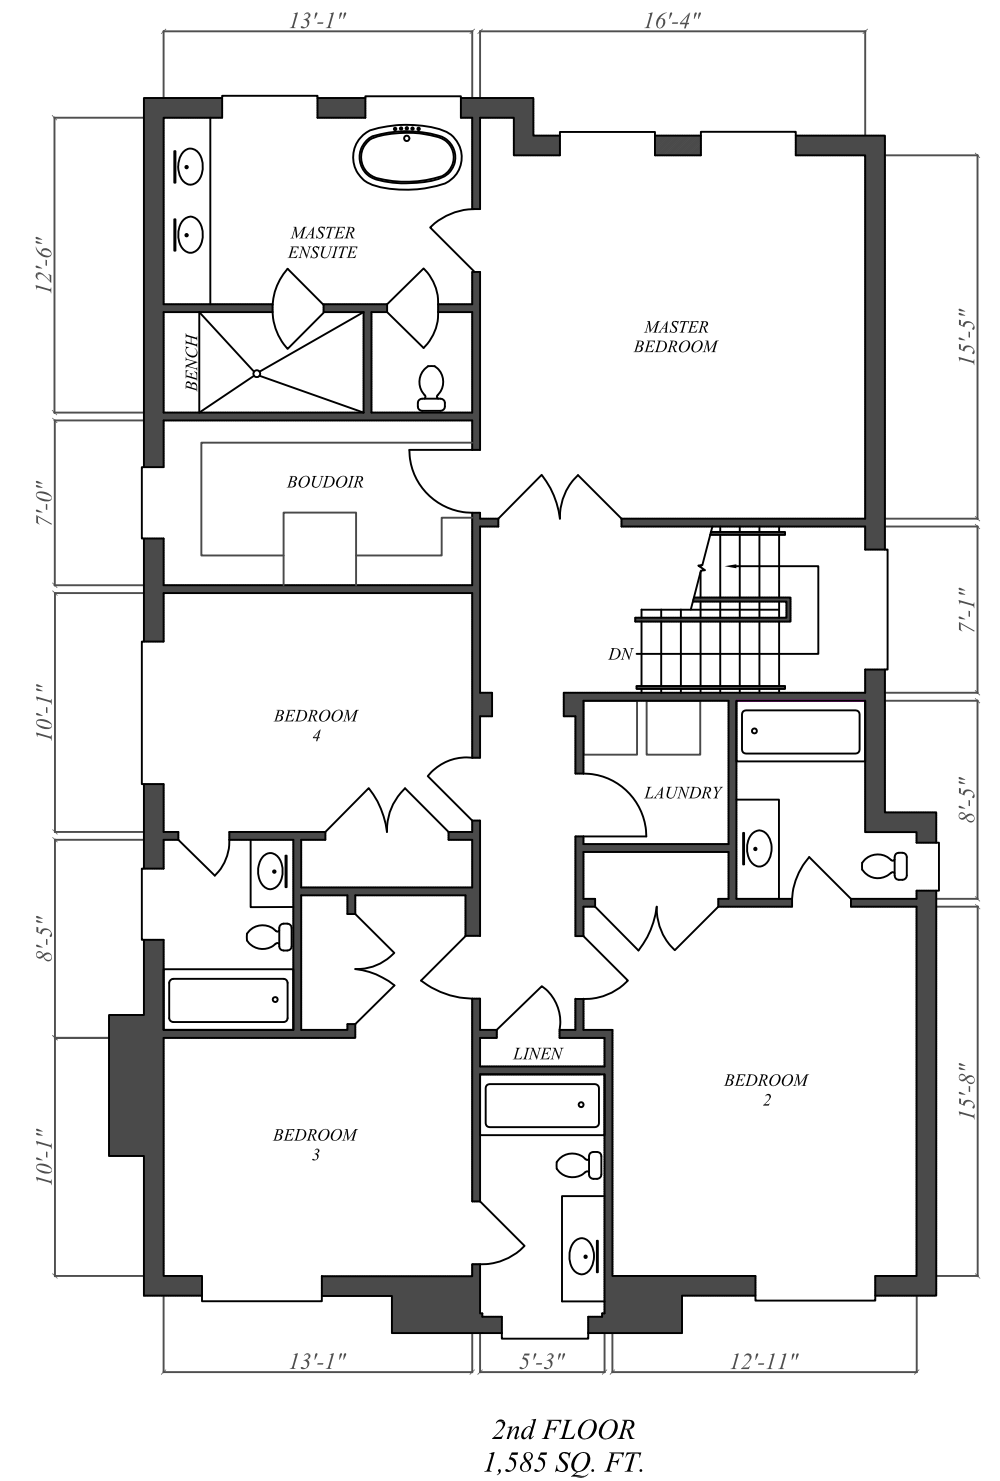

37 GLOUCESTER GROVE

Total square footage= 3,025 sq. ft.
 Total living space = 4,465 sq. ft.

PLEASE NOTE THAT FLOOR PLAN DIMENSIONS AND FLOOR AREAS ARE PROVIDED FOR CONVENIENCE, AND ARE USED AS A GUIDELINE ONLY.