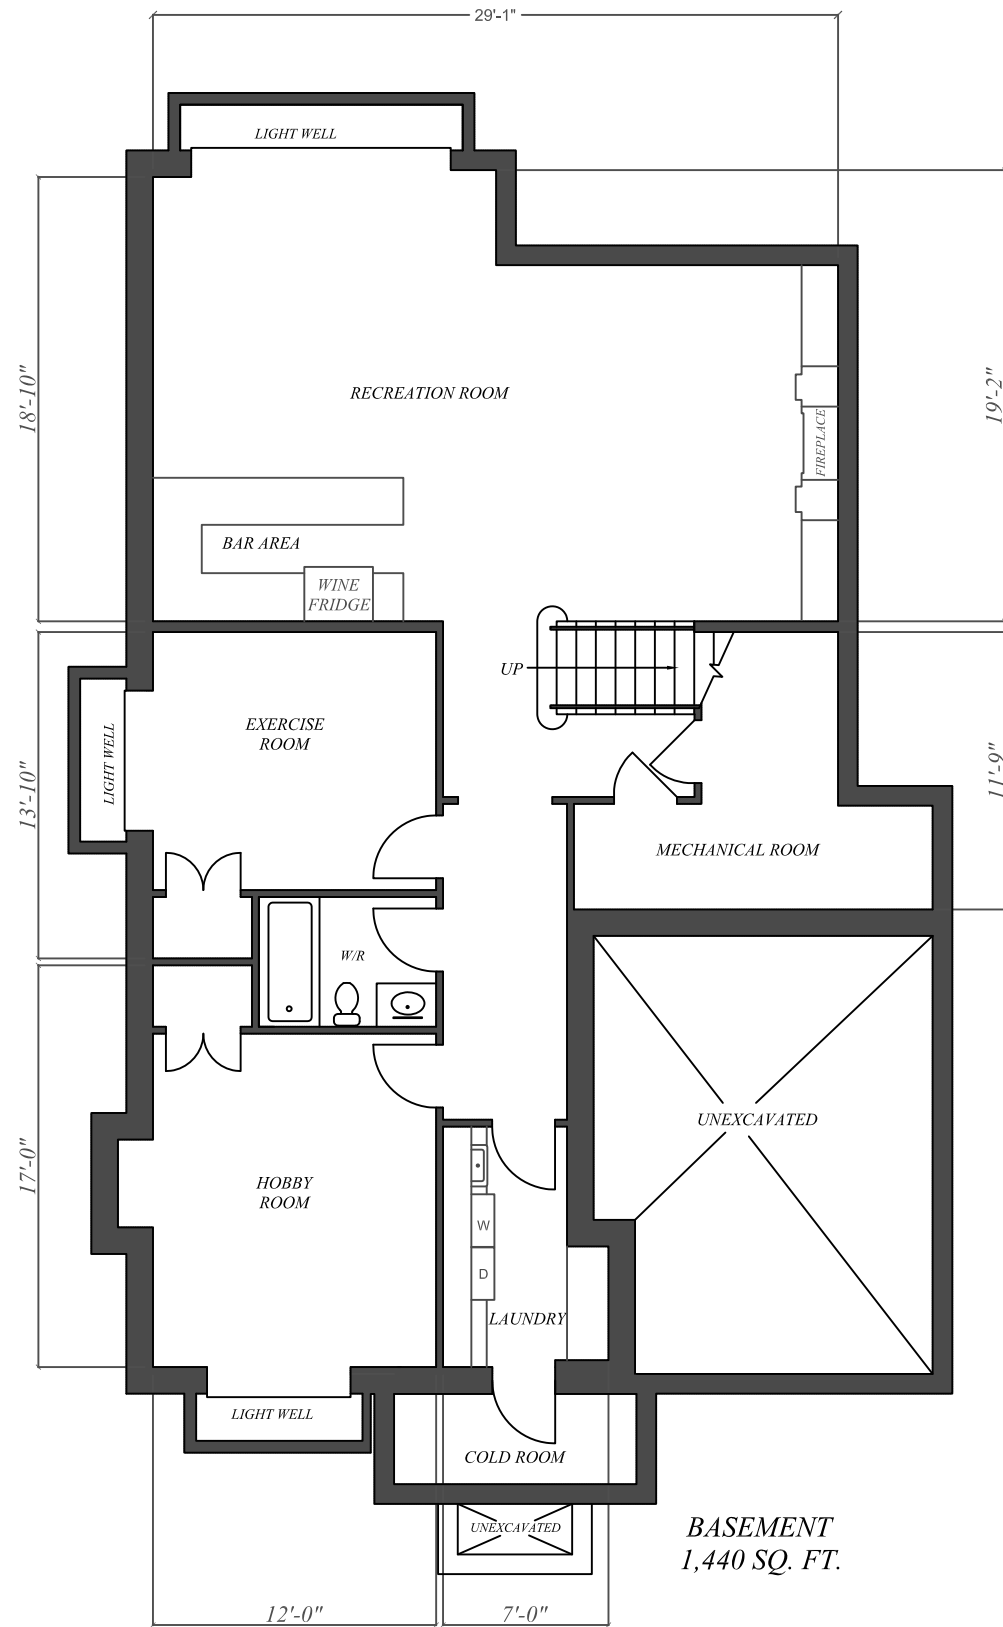

37 GLOUCESTER GROVE

Total square footage= 3,025 sq. ft.
 Total living space = 4,465 sq. ft.

PLEASE NOTE THAT FLOOR PLAN DIMENSIONS AND FLOOR AREAS ARE PROVIDED FOR CONVENIENCE, AND ARE USED AS A GUIDELINE ONLY.