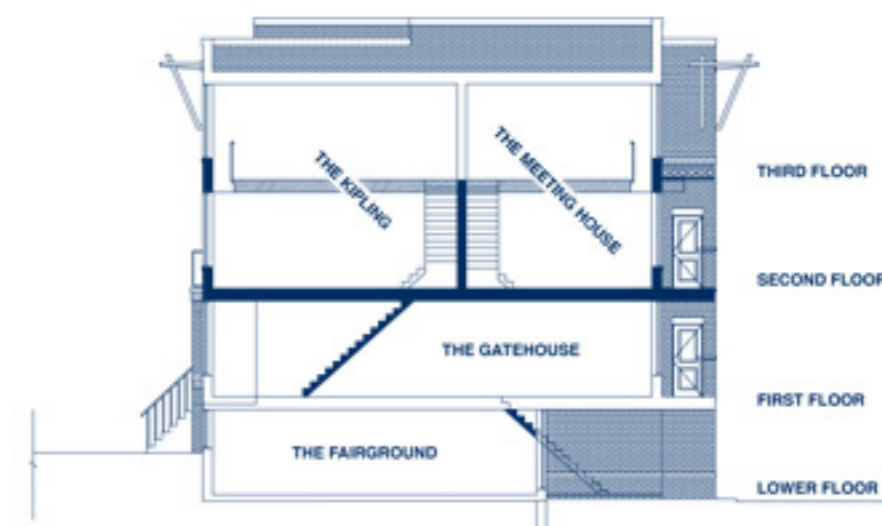

# the fairground

two bedroom

676 to 705 sq. ft. | 71 sq.ft. of patio

Plans and specifications are subject to change without notice. E. & O.E.