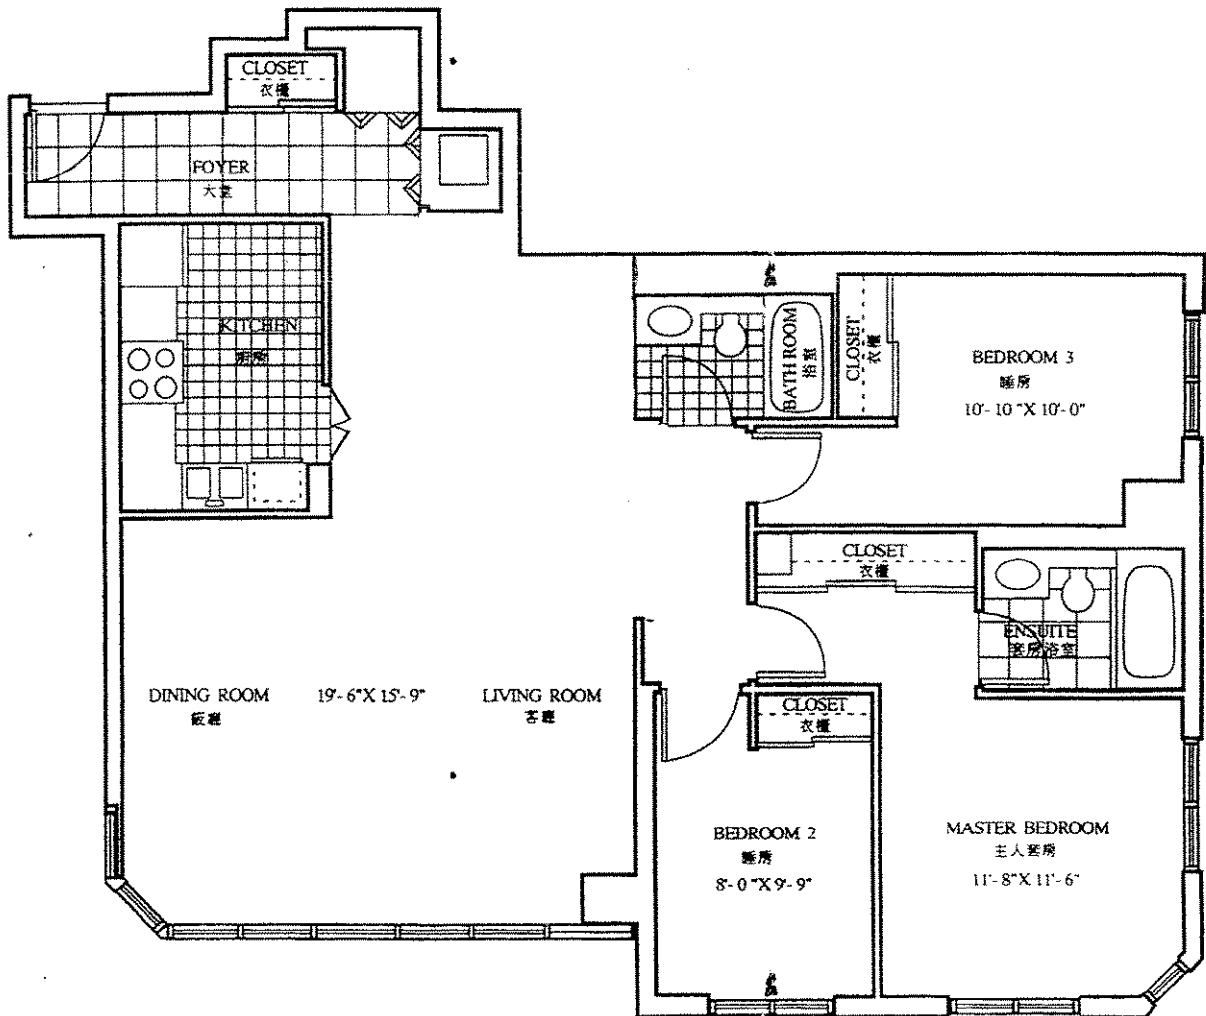

# HILLSBOROUGH COURT

at  
*Pacific Place*

## SUITE 06

3 BEDROOM SUITE + DEN  
APPROX. NET AREA 1,308 SQ. FT.

Please note: "Dimensions, specifications, layouts and materials are approximate only and subject to change without notice".