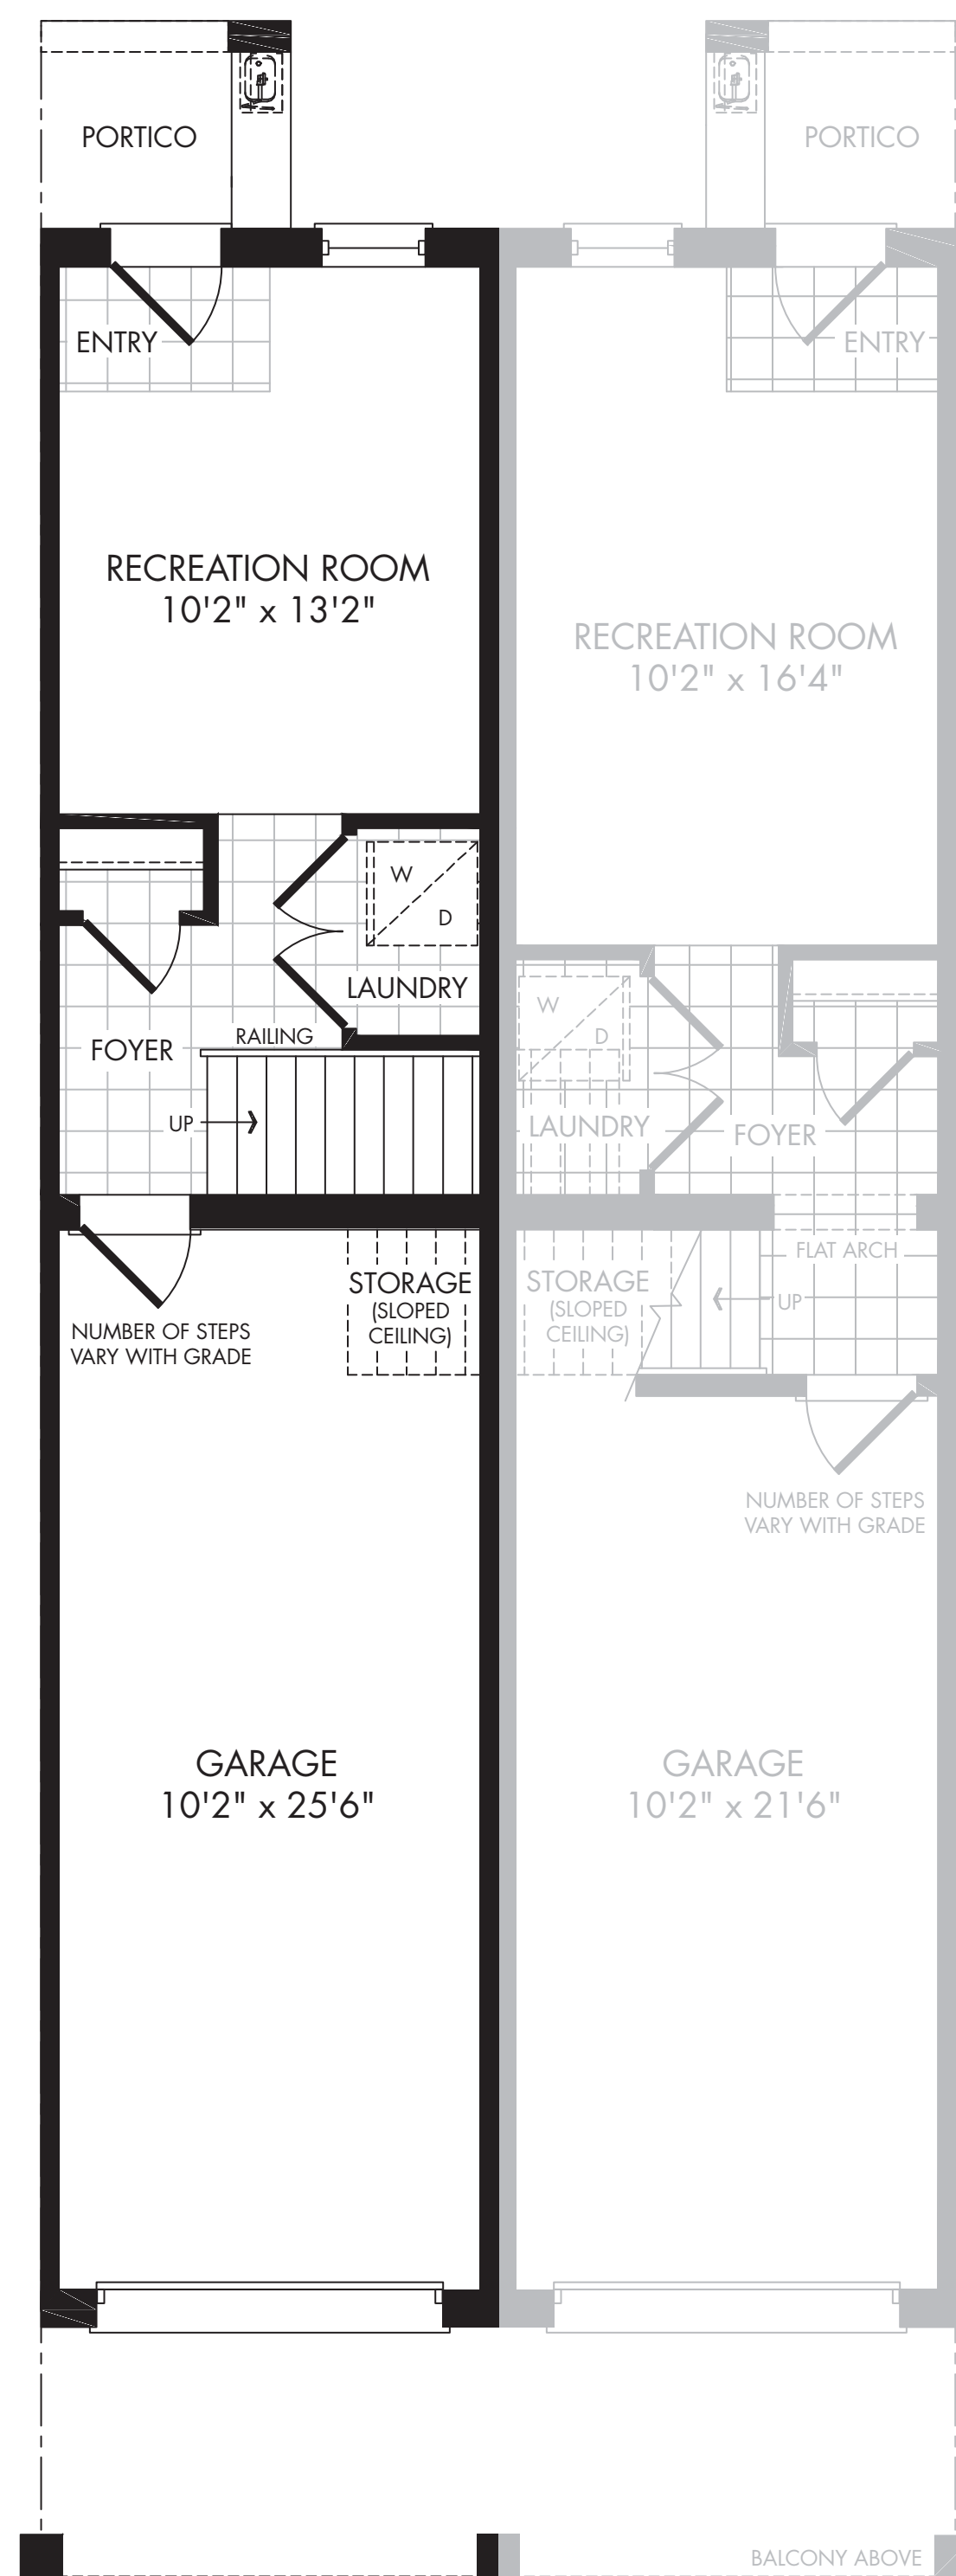

**UPTOWNES**  
LOFT-INSPIRED TOWNHOMES  
IN STOUFFVILLE

**TOWNHOME  
MODEL S1 INTERIOR  
GOODERHAM  
1421 SQ.FT.  
SEPT 6 2013**

INTERIOR GROUND FLOOR S1

INTERIOR MAIN FLOOR S1

INTERIOR SECOND FLOOR S1

INTERIOR ALT. SECOND FLOOR S1

OPTIONAL MAIN BATH W/SHOWER S1

INTERIOR TERRACE S1