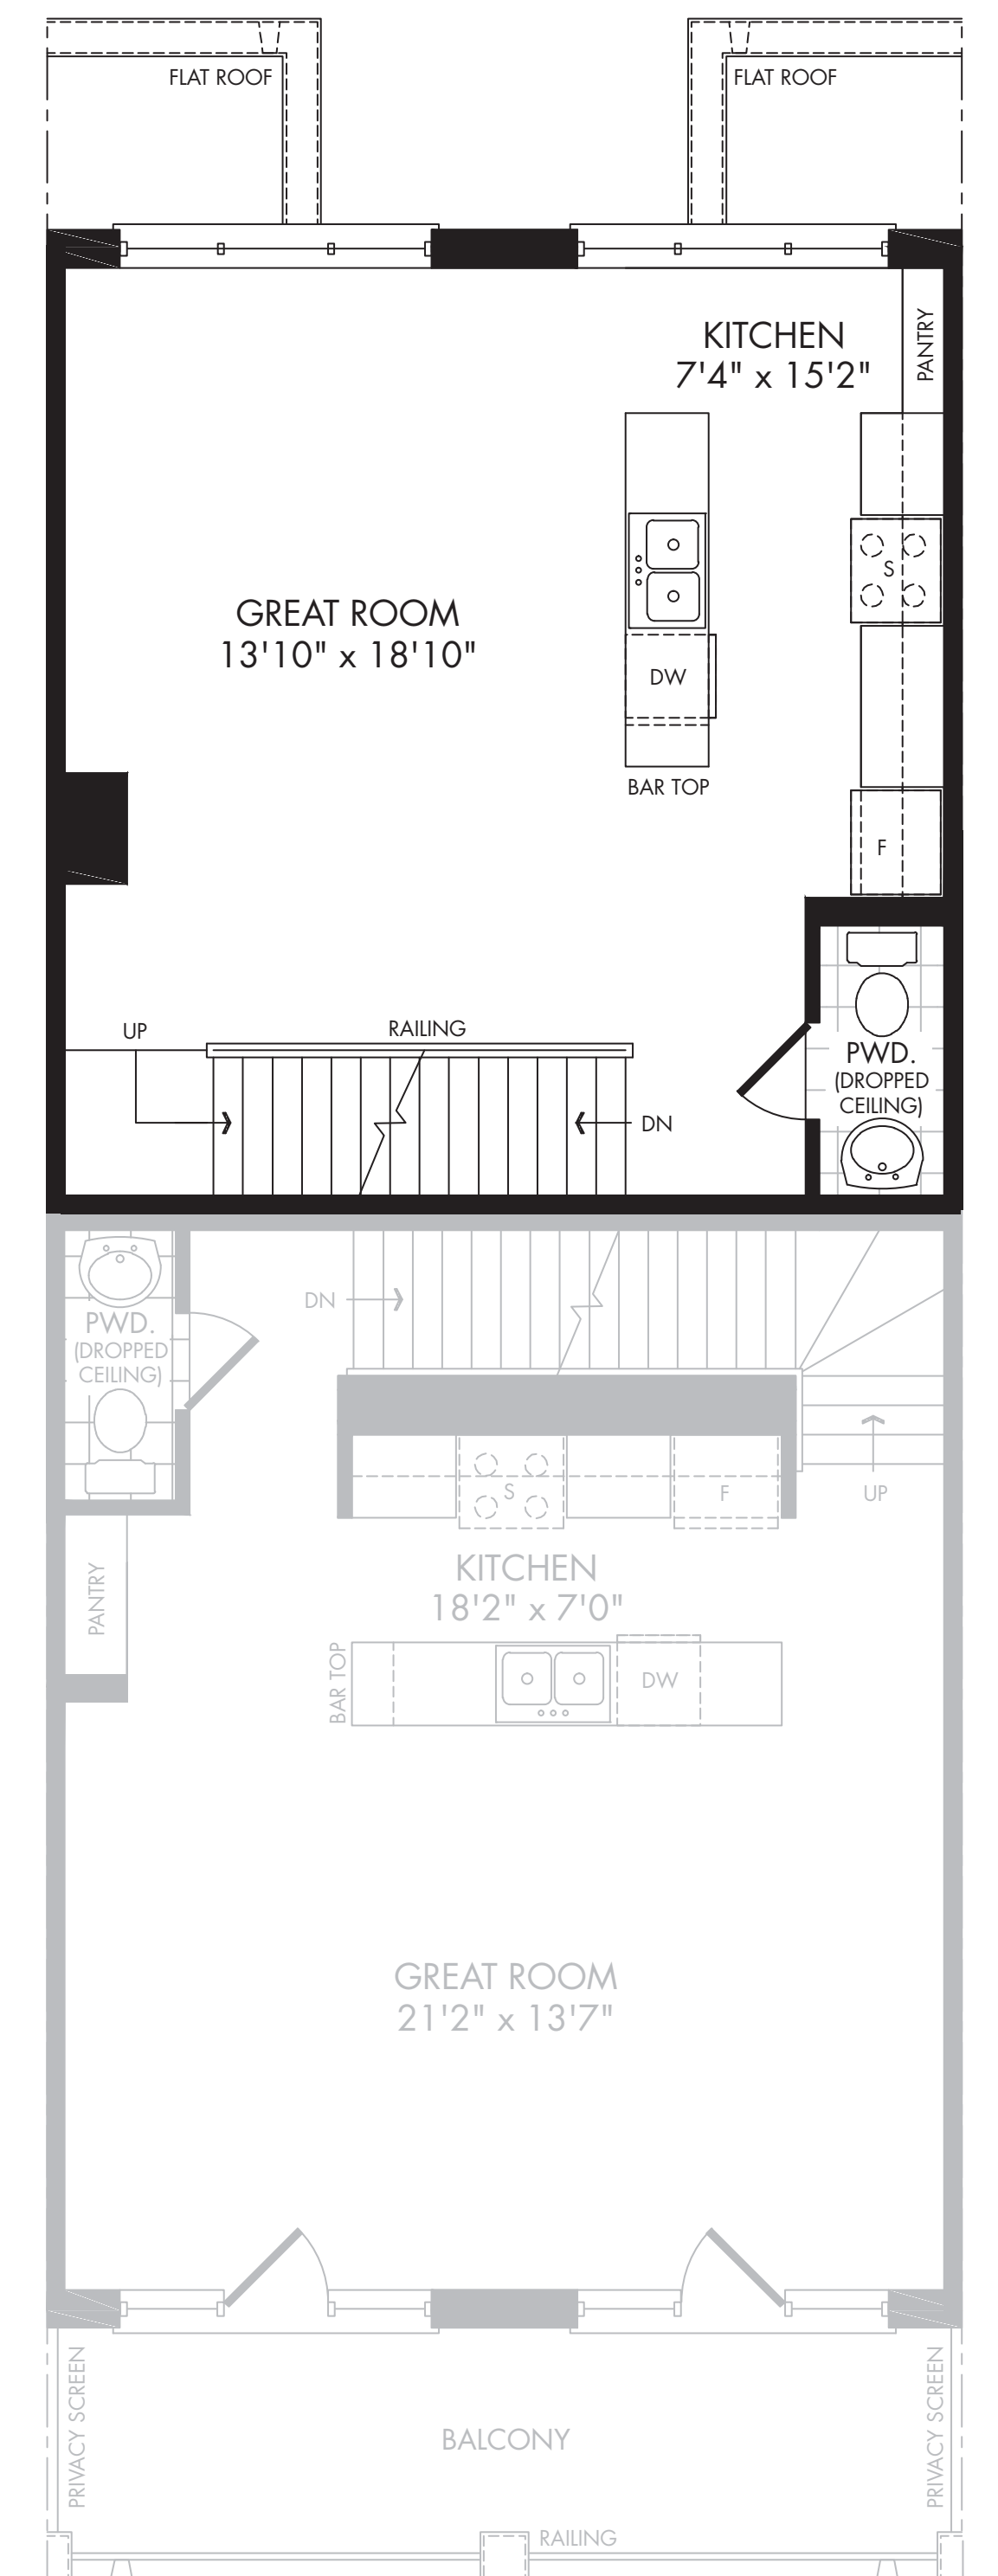

**UPTOWNES**  
LOFT-INSPIRED TOWNHOMES  
IN STOUFFVILLE

**TOWNHOME  
MODEL S1 INTERIOR  
GOODERHAM  
1421 SQ.FT.  
SEPT 6 2013**

INTERIOR GROUND FLOOR S1

INTERIOR MAIN FLOOR S1

INTERIOR SECOND FLOOR S1

INTERIOR ALT. SECOND FLOOR S1

OPTIONAL MAIN BATH W/SHOWER S1

INTERIOR TERRACE S1