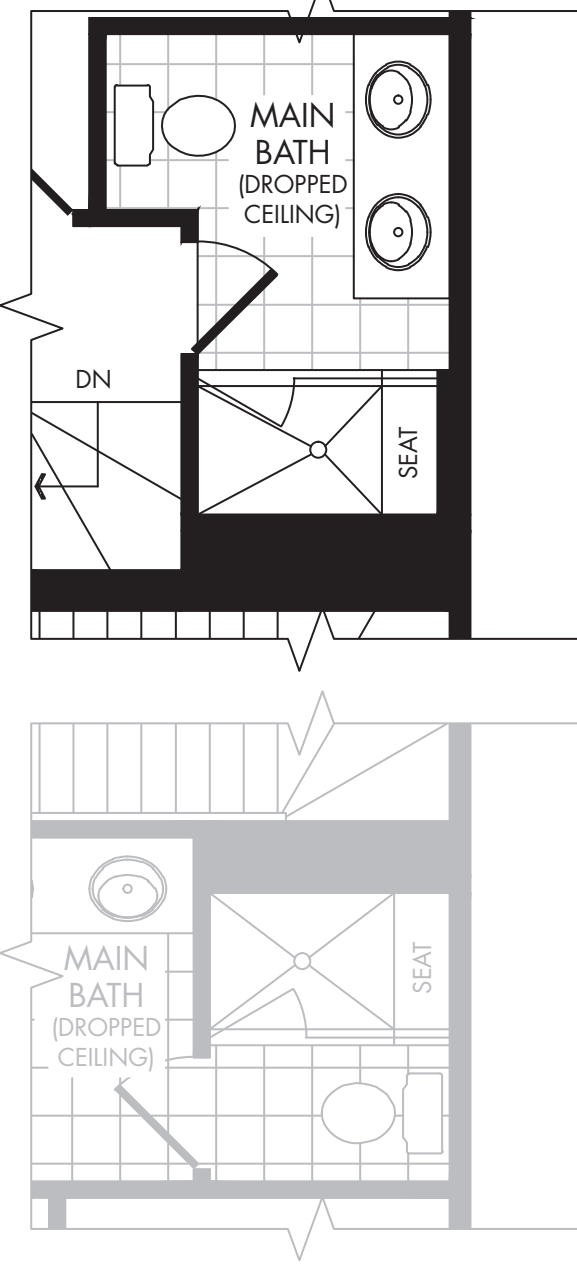

**UPTOWNES**  
LOFT-INSPIRED TOWNHOMES  
IN STOUFFVILLE

**TOWNHOME  
MODEL S1 INTERIOR  
GOODERHAM  
1421 SQ.FT.  
SEPT 6 2013**

INTERIOR GROUND FLOOR S1

INTERIOR MAIN FLOOR S1

INTERIOR SECOND FLOOR S1

INTERIOR ALT. SECOND FLOOR S1

OPTIONAL MAIN BATH W/SHOWER S1

INTERIOR TERRACE S1