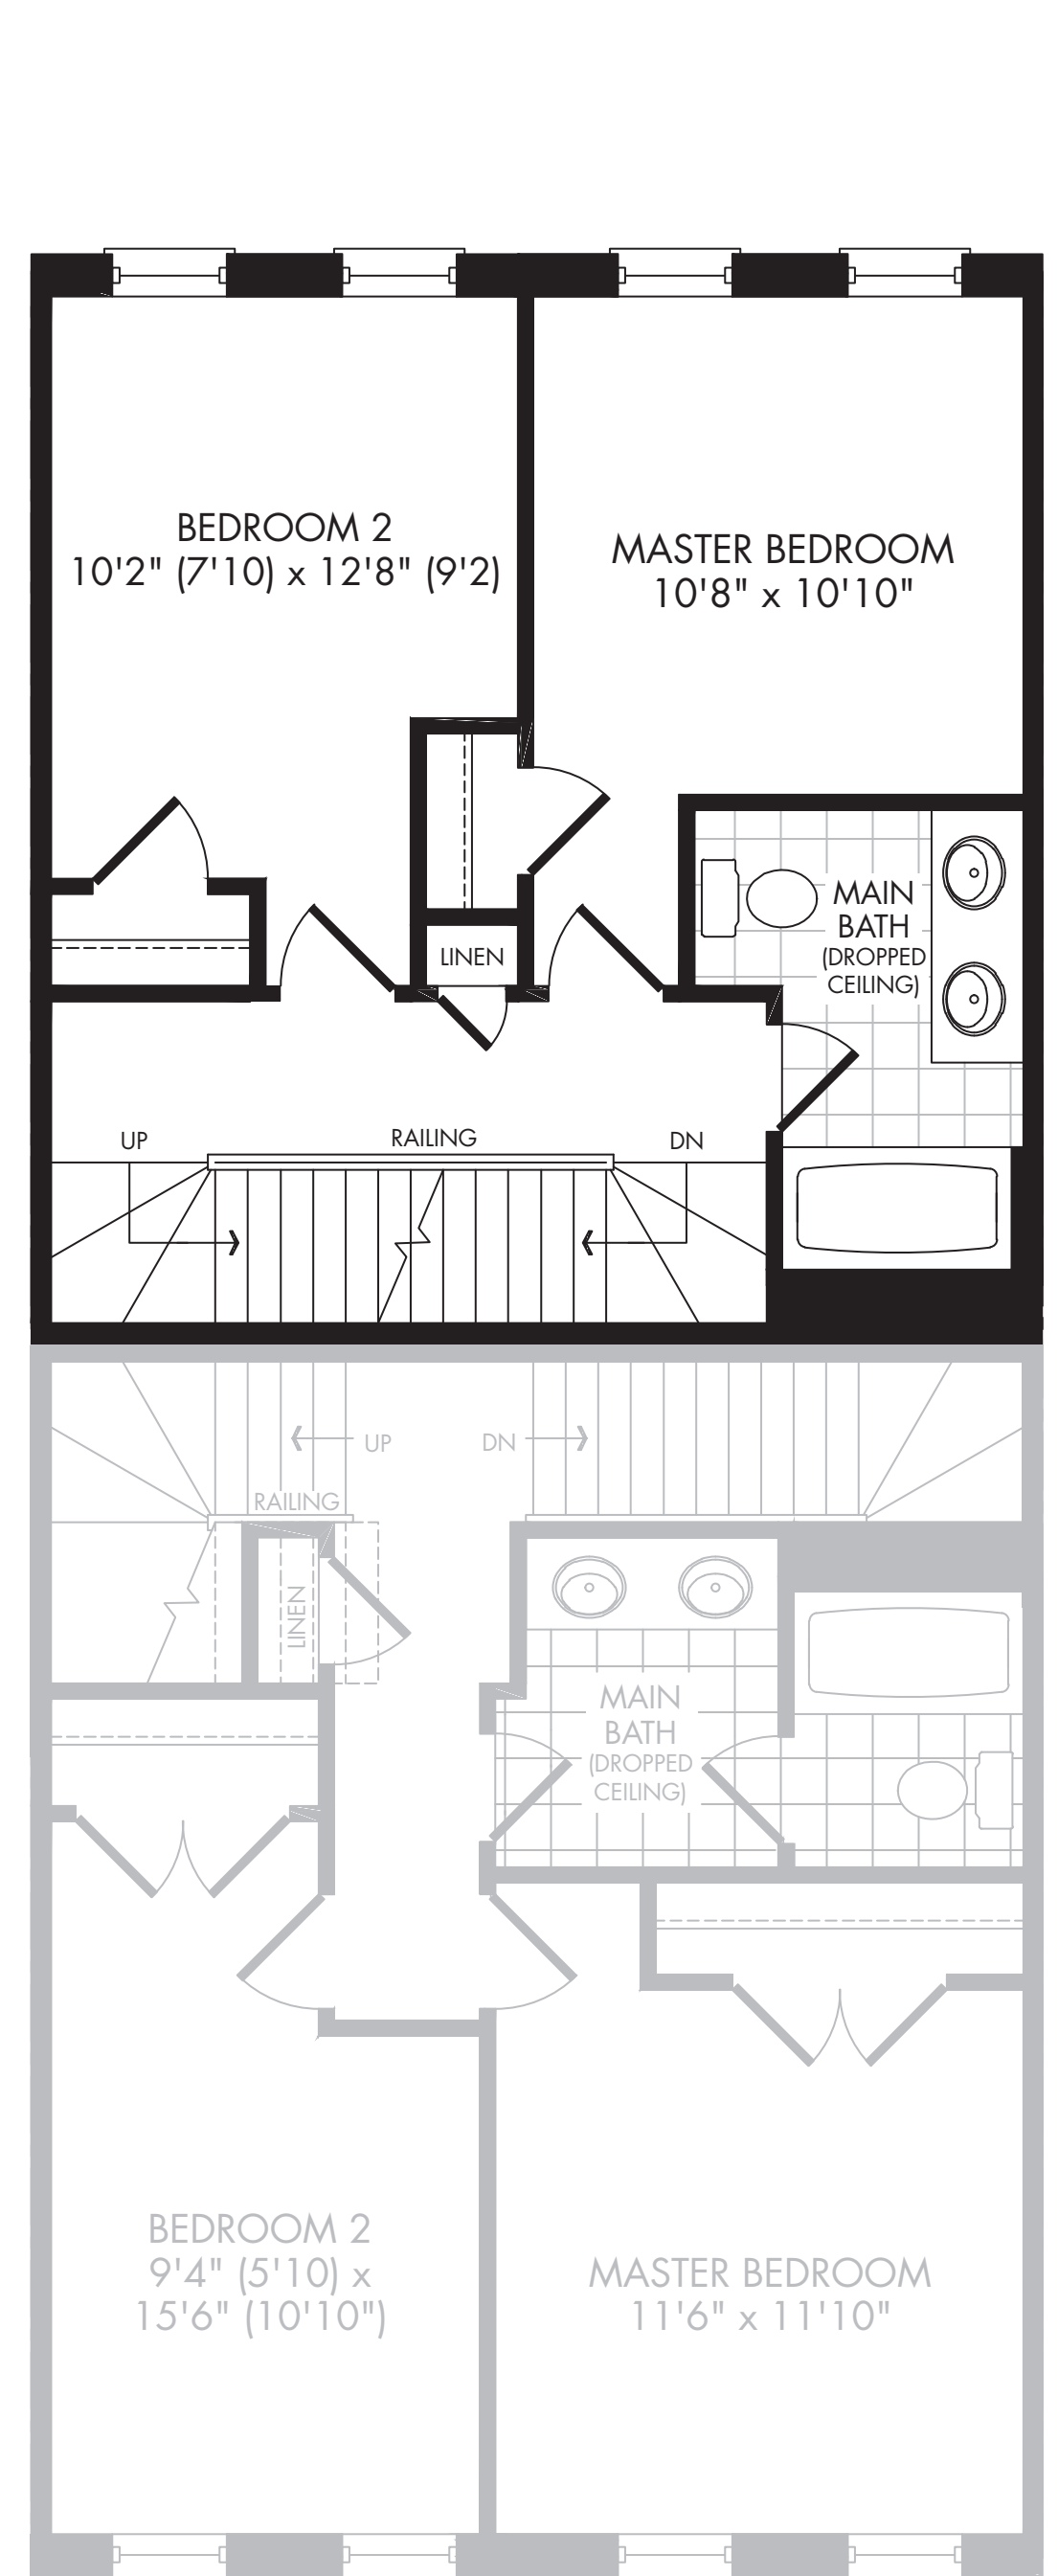

**UPTOWNES**  
LOFT-INSPIRED TOWNHOMES  
IN STOUFFVILLE

**TOWNHOME  
MODEL S1 INTERIOR  
GOODERHAM  
1421 SQ.FT.  
SEPT 6 2013**

INTERIOR GROUND FLOOR S1

INTERIOR MAIN FLOOR S1

INTERIOR SECOND FLOOR S1

INTERIOR ALT. SECOND FLOOR S1

OPTIONAL MAIN BATH W/SHOWER S1

INTERIOR TERRACE S1