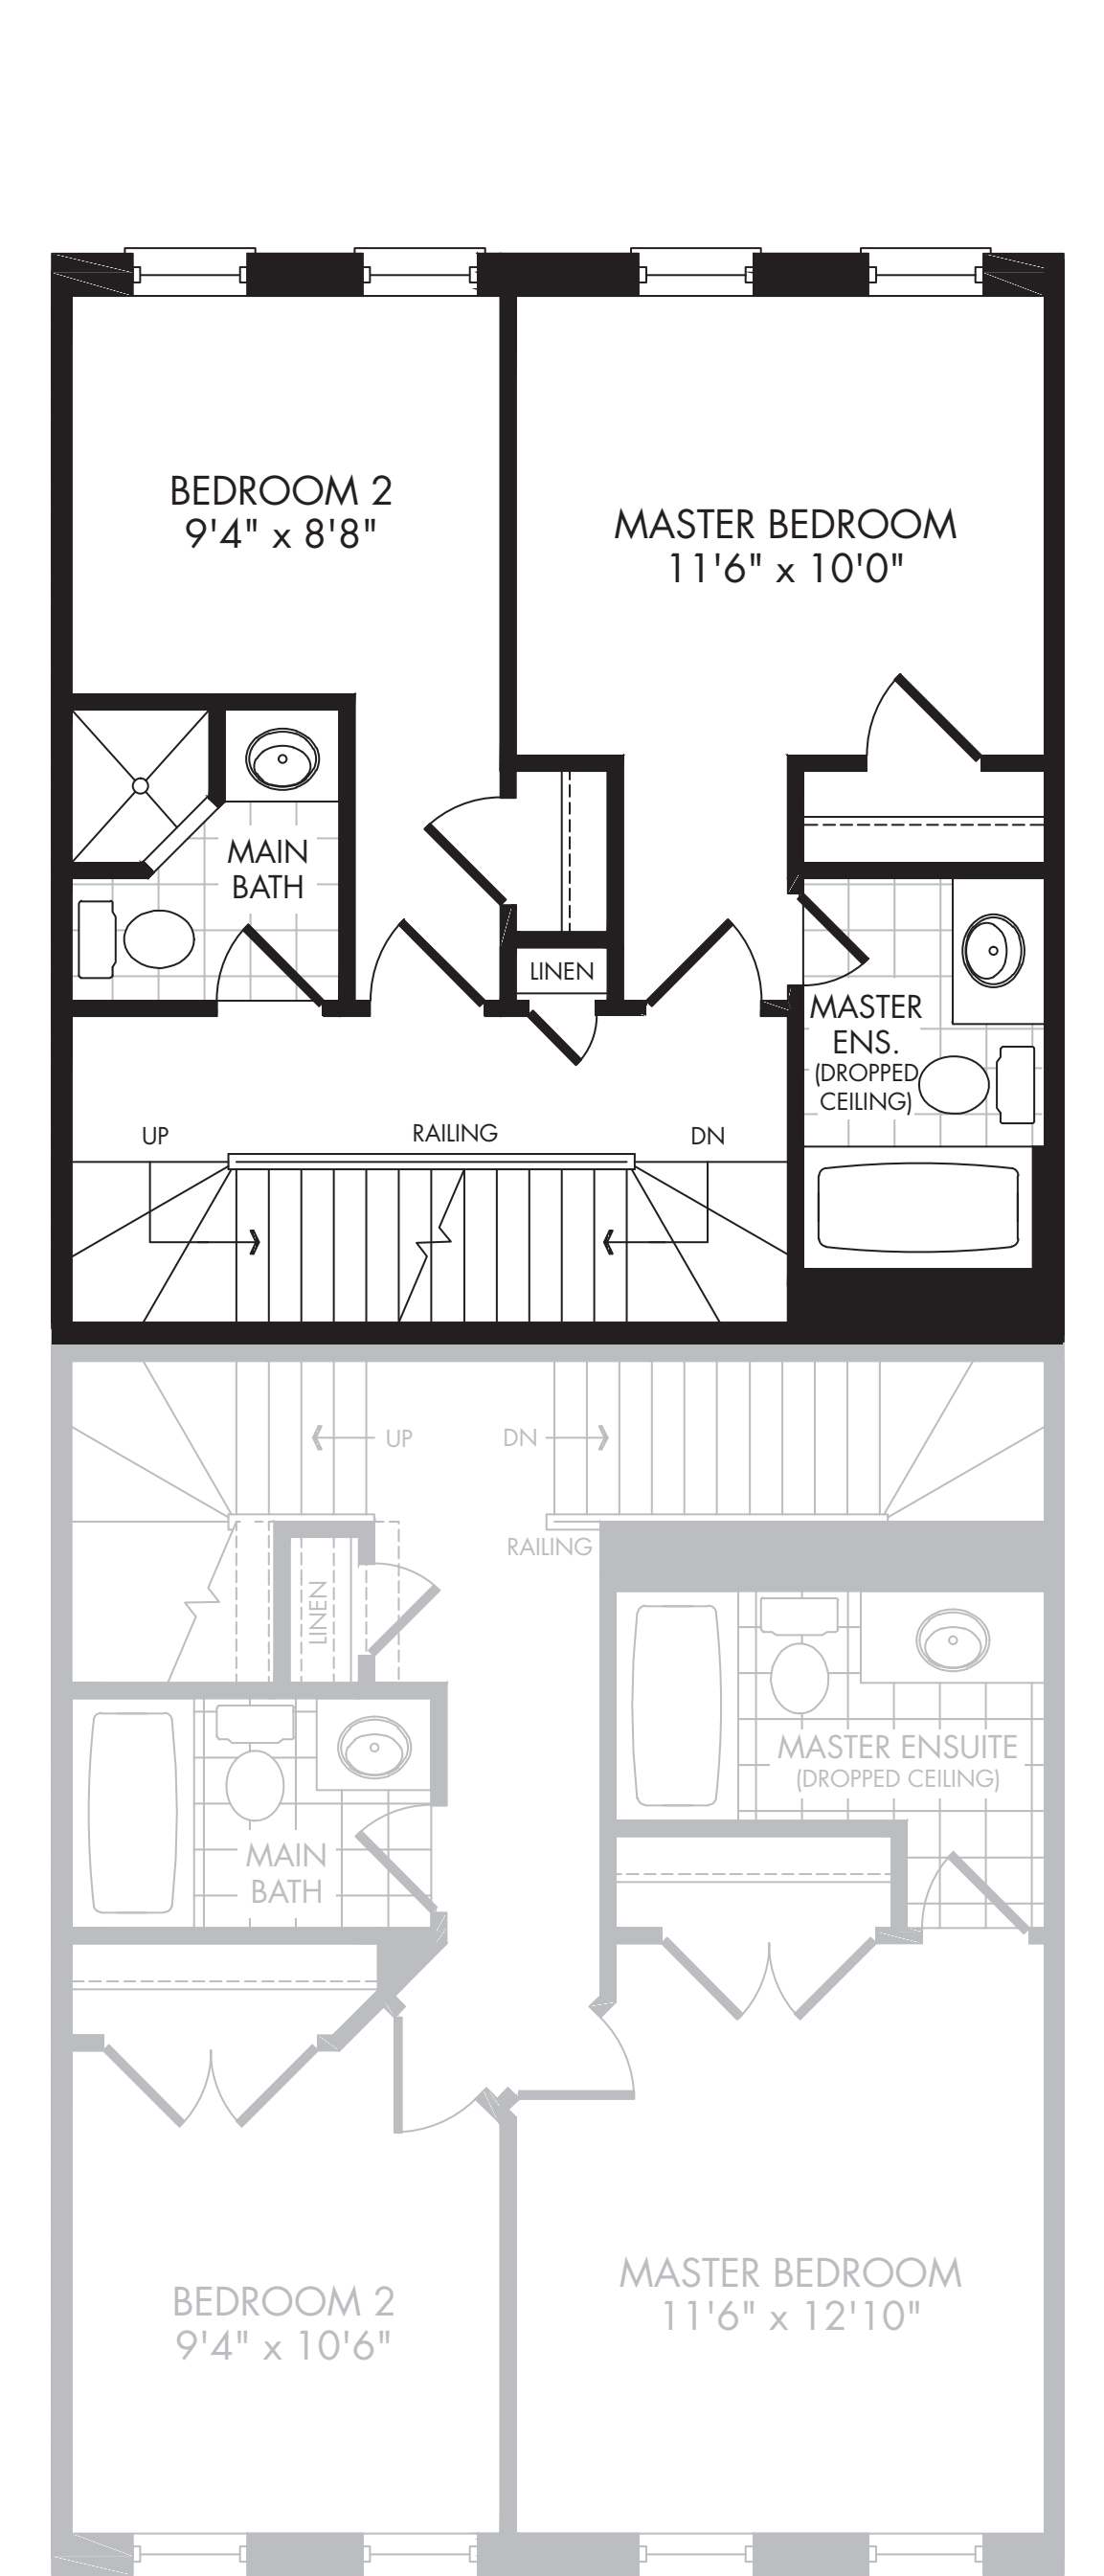

**UPTOWNES**  
LOFT-INSPIRED TOWNHOMES  
IN STOUFFVILLE

**TOWNHOME  
MODEL S1 INTERIOR  
GOODERHAM  
1421 SQ.FT.  
SEPT 6 2013**

INTERIOR GROUND FLOOR S1

INTERIOR MAIN FLOOR S1

INTERIOR SECOND FLOOR S1

INTERIOR ALT. SECOND FLOOR S1

OPTIONAL MAIN BATH W/SHOWER S1

INTERIOR TERRACE S1